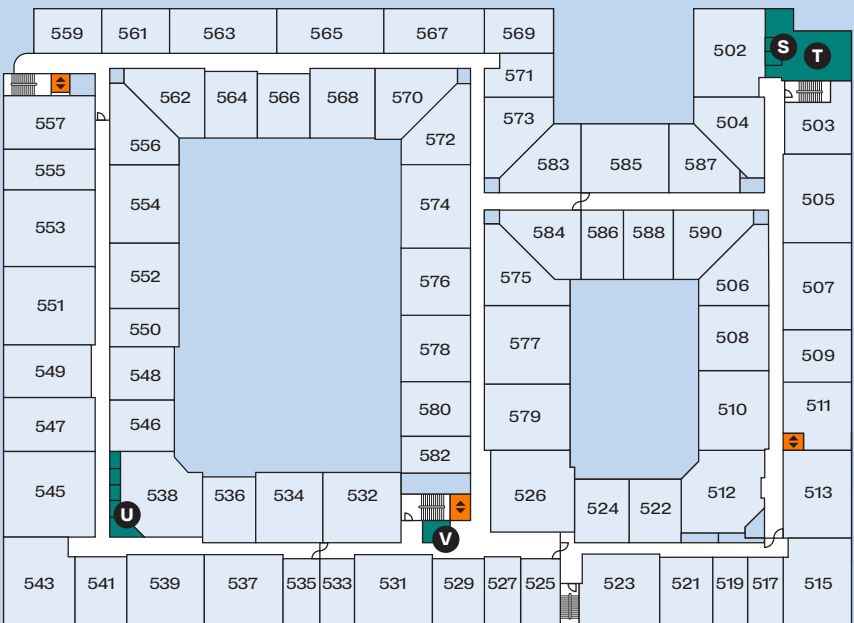

**LEVEL 1**

**LEVEL 3**

**LEVEL 2**

**LEVEL 4**

**LEVEL 5**

**LEVEL 7**

**LEVEL 6**

**SITE MAP KEY**

- A** Beer Garden
- B** Bike Parking
- C** Bike Storage
- D** Bike/Ski Repair
- E** Club Room
- F** Courtyard
- G** Co-Working (2 Levels)
- H** Dog Park (West)
- I** Dog Park (South)
- J** Fitness
- K** Guest Suite
- L** Leasing Office
- M** Lobby
- N** Mail
- O** Package Lockers
- P** Pet Spa
- Q** Pool
- R** Resident Move-In /Loading Area
- S** Restrooms
- T** Sky Deck (2 Levels)
- U** Storage
- V** Trash/Recycle
- W** Yoga
- ⚡** Electric Vehicle Parking
- ⇅** Elevator
- ↕** Garage Entrance