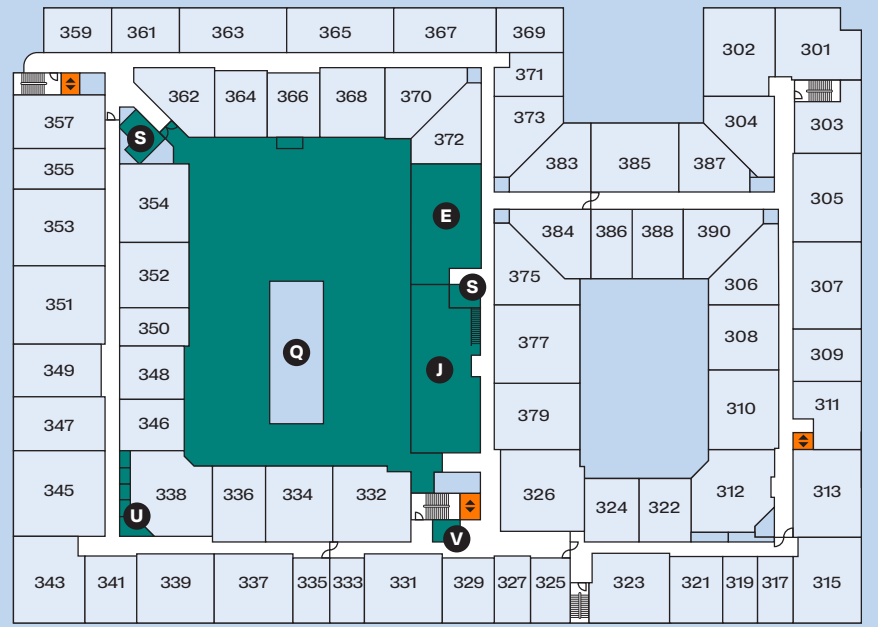

**LEVEL 1**

**LEVEL 3**

**LEVEL 2**

**LEVEL 4**

**LEVEL 5**

**LEVEL 7**

**LEVEL 6**

**SITE MAP KEY**

- A** Beer Garden
- B** Bike Parking
- C** Bike Storage
- D** Bike/Ski Repair
- E** Club Room
- F** Courtyard
- G** Co-Working (2 Levels)
- H** Dog Park (West)
- I** Dog Park (South)
- J** Fitness
- K** Guest Suite
- L** Leasing Office
- M** Lobby
- N** Mail
- O** Package Lockers
- P** Pet Spa
- Q** Pool
- R** Resident Move-In /Loading Area
- S** Restrooms
- T** Sky Deck (2 Levels)
- U** Storage
- V** Trash/Recycle
- W** Yoga
- ⚡** Electric Vehicle Parking
- ⇅** Elevator
- ↕** Garage Entrance