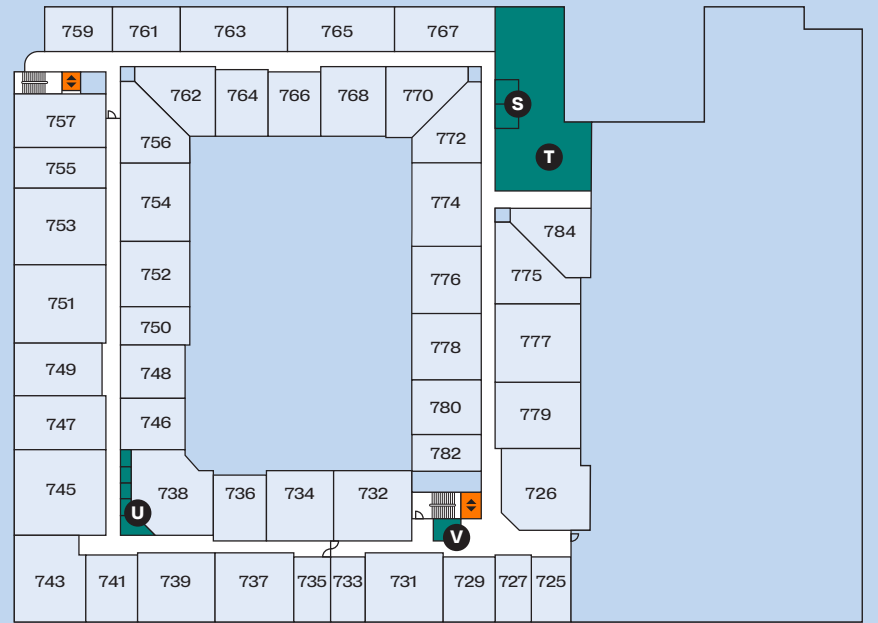

**LEVEL 1**

**LEVEL 3**

**LEVEL 2**

**LEVEL 4**

**LEVEL 5**

**LEVEL 7**

**LEVEL 6**

**SITE MAP KEY**

- A** Beer Garden
- B** Bike Parking
- C** Bike Storage
- D** Bike/Ski Repair
- E** Club Room
- F** Courtyard
- G** Co-Working (2 Levels)
- H** Dog Park (West)
- I** Dog Park (South)
- J** Fitness
- K** Guest Suite
- L** Leasing Office
- M** Lobby
- N** Mail
- O** Package Lockers
- P** Pet Spa
- Q** Pool
- R** Resident Move-In /Loading Area
- S** Restrooms
- T** Sky Deck (2 Levels)
- U** Storage
- V** Trash/Recycle
- W** Yoga
- ⚡** Electric Vehicle Parking
- ⇅** Elevator
- ↕** Garage Entrance