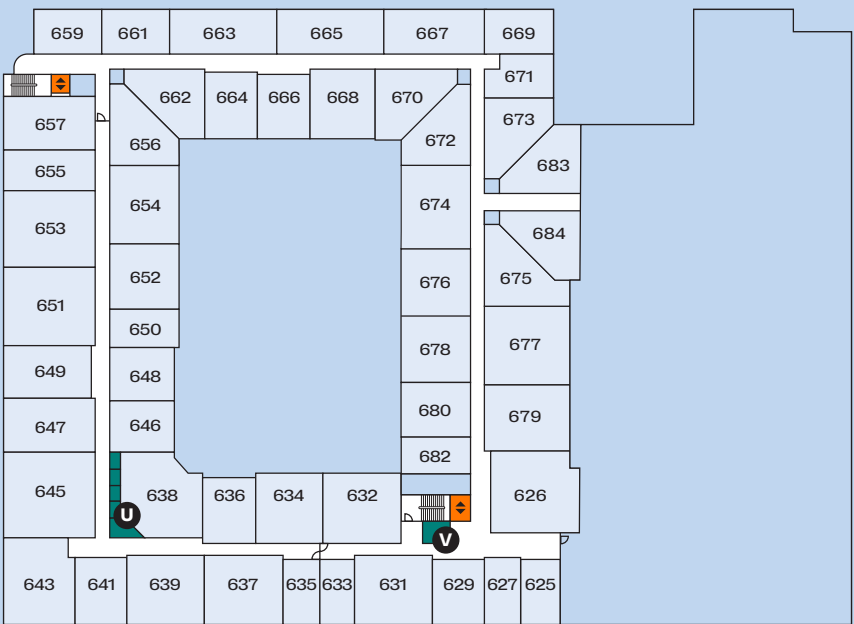

**LEVEL 1**

**LEVEL 3**

**LEVEL 2**

**LEVEL 4**

**LEVEL 5**

**LEVEL 7**

**LEVEL 6**

**SITE MAP KEY**

- A** Beer Garden
- B** Bike Parking
- C** Bike Storage
- D** Bike/Ski Repair
- E** Club Room
- F** Courtyard
- G** Co-Working (2 Levels)
- H** Dog Park (West)
- I** Dog Park (South)
- J** Fitness
- K** Guest Suite
- L** Leasing Office
- M** Lobby
- N** Mail
- O** Package Lockers
- P** Pet Spa
- Q** Pool
- R** Resident Move-In /Loading Area
- S** Restrooms
- T** Sky Deck (2 Levels)
- U** Storage
- V** Trash/Recycle
- W** Yoga
- ⚡** Electric Vehicle Parking
- ⇅** Elevator
- ↕** Garage Entrance