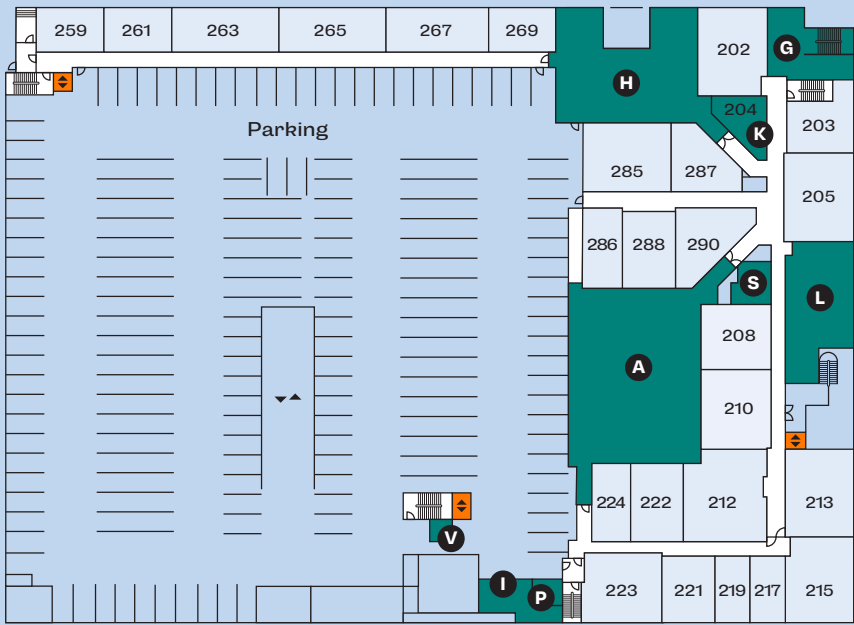

**LEVEL 1**

**LEVEL 3**

**LEVEL 2**

**LEVEL 4**

**LEVEL 5**

**LEVEL 7**

**LEVEL 6**

**SITE MAP KEY**

- A** Beer Garden
- B** Bike Parking
- C** Bike Storage
- D** Bike/Ski Repair
- E** Club Room
- F** Courtyard
- G** Co-Working (2 Levels)
- H** Dog Park (West)
- I** Dog Park (South)
- J** Fitness
- K** Guest Suite
- L** Leasing Office
- M** Lobby
- N** Mail
- O** Package Lockers
- P** Pet Spa
- Q** Pool
- R** Resident Move-In /Loading Area
- S** Restrooms
- T** Sky Deck (2 Levels)
- U** Storage
- V** Trash/Recycle
- W** Yoga
- ⚡** Electric Vehicle Parking
- ⇅** Elevator
- ↕** Garage Entrance