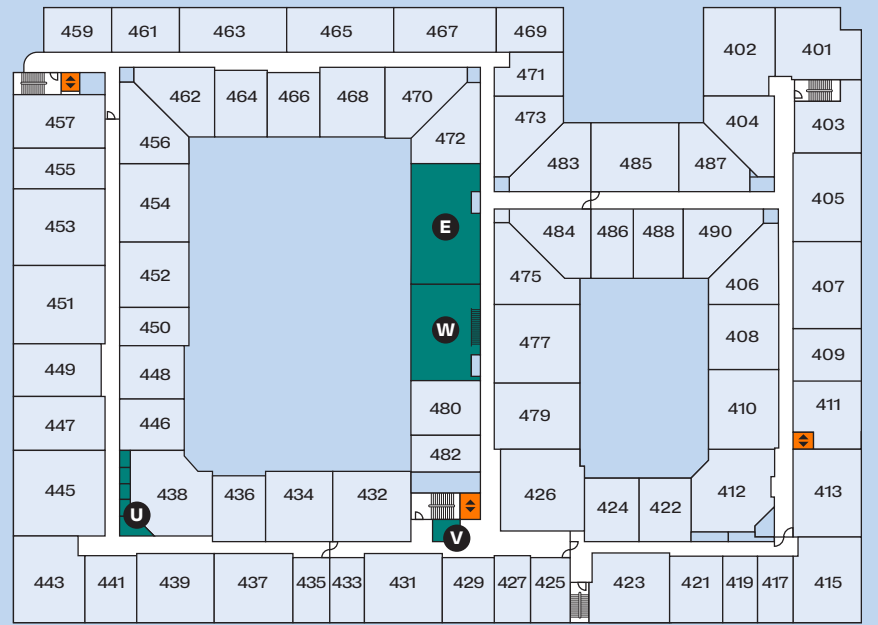

**LEVEL 1**

**LEVEL 3**

**LEVEL 2**

**LEVEL 4**

**LEVEL 5**

**LEVEL 7**

**LEVEL 6**

**SITE MAP KEY**

- A** Beer Garden
- B** Bike Parking
- C** Bike Storage
- D** Bike/Ski Repair
- E** Club Room
- F** Courtyard
- G** Co-Working (2 Levels)
- H** Dog Park (West)
- I** Dog Park (South)
- J** Fitness
- K** Guest Suite
- L** Leasing Office
- M** Lobby
- N** Mail
- O** Package Lockers
- P** Pet Spa
- Q** Pool
- R** Resident Move-In /Loading Area
- S** Restrooms
- T** Sky Deck (2 Levels)
- U** Storage
- V** Trash/Recycle
- W** Yoga
- ⚡** Electric Vehicle Parking
- ⇅** Elevator
- ↕** Garage Entrance